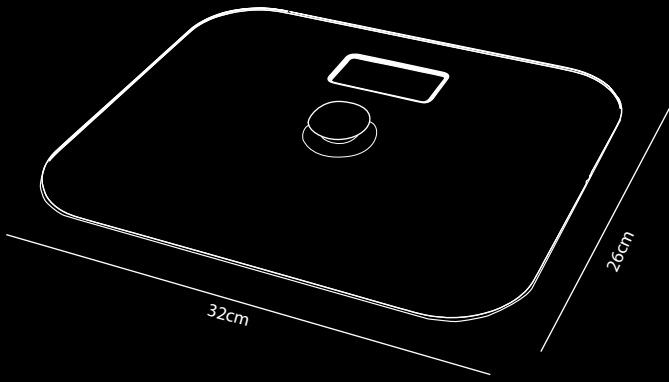

SLIM Bathroom scale for hotels without batteries

- Lightweight, sturdy and practical
- Push Power Technology (tap the central button to generate power)
- Environmentally friendly due to battery-free function
- Equipped with 5mm safety glass
- Seamless structure (comfortable, hygienic and easy to clean)
- Extra large, easy-to-read LCD display
- Very accurate weight measurements (precision 100g)
- Measurement units: kg and lb
- Low power indicator and overload warning
- 2 year warranty

* This hotel bathroom scale is available in black and white.

More
Information
Bathroom
scale

Size: W32 x D26 x H3cm

**eye4
detail...**

Request an offer

Find the Perfect Match