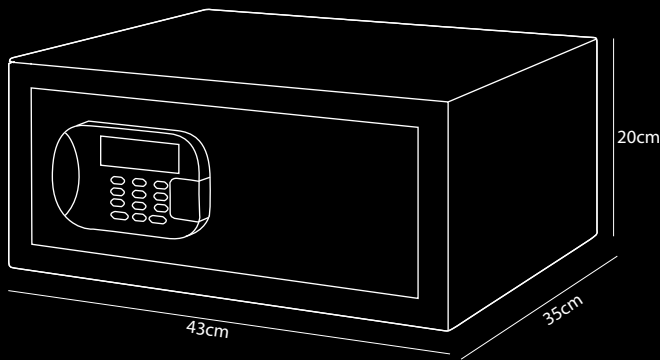

*Optioneel mee te leveren CEU-handdecoder

Meer informatie
Laptopkluis

dutch
DESIGN

Buy three
plant one tree
weforest.org

2
YEAR
WARRANTY

Maat:
L43 x B35 x H20cm

mix&match...

eye4
detail...