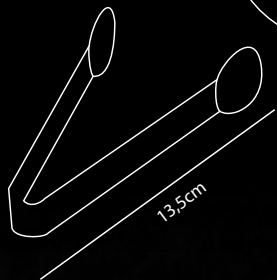

dutch
DESIGN

Buy three
plant one tree
weforest.org

2
YEAR
WARRANTY

13,6cm

18,5cm

13,5cm

Plus
d'informa-
tions

Seaux à glace