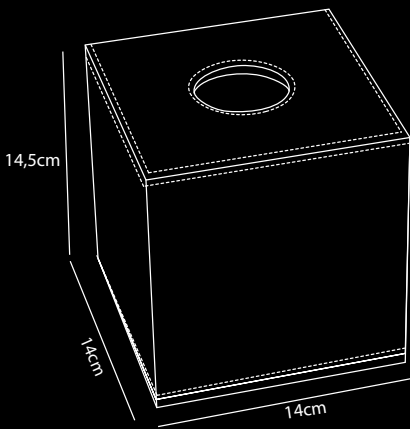

SNEEZE

Hotel Tissue Box square

- Made of durable faux leather (PU) in beige and black color
- With luxurious stitching
- Suitable for most square tissue boxes
- With Round opening
- Water-repellent and easy to clean
- Easy to open at the bottom via a magnetic closing lid
- 2-year warranty

dutch
DESIGN

Buy three
plant one tree
weforest.org

2
YEAR
WARRANTY