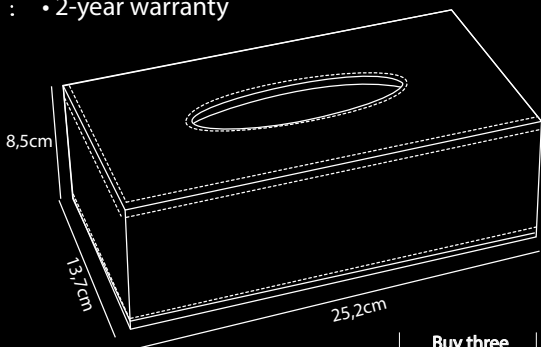

dutch
DESIGN

Buy three
plant one tree
weforest.org

2
YEAR
WARRANTY

WIPE

Hotel Tissue Box rectangular

- Made of durable faux leather (PU) in beige and black color
- With luxurious stitching
- Suitable for most rectangular tissue boxes
- With Oval opening
- Water-repellent and easy to clean
- Easy to open at the bottom via a magnetic closing lid
- 2-year warranty

dutch
DESIGN

Buy three
plant one tree
weforest.org

2
YEAR
WARRANTY

More
information
Hotel Tissue
Box square

Tissue Holders

Perfect for use on the desk or the bedside table. Available in Black or Beige imitation leather, and in square or rectangular shape. Functional and luxurious.